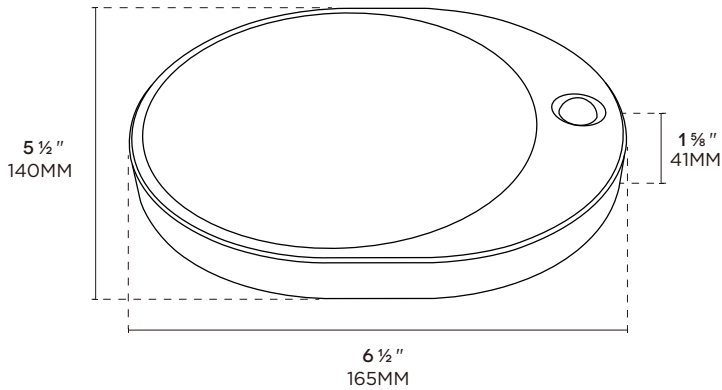

BAZZ

C22511W

Input:	DC5V
Sensor distance:	< 3m
Wattage:	2.5 W
Lumens:	120 lm
Color temperature:	4000 K
Battery capacity:	1000 mAh
During charge temperature:	10°C ~ 45°C / 50°F ~ 113°F
During discharge temperature:	0°C ~ 45°C / 32°F ~ 113°F

LIGHTING SOURCE

LIGHT SOURCE:	INTEGRATED LED
POWER:	2.5W
LIGHT COLOR:	4000K
DIMMABLE:	NO

FINISH

MATERIAL:	PLASTIC
COLOR:	WHITE

DIMENSIONS

BOX SIZE: (WIDTH X LENGTH X HEIGHT)	141 x 43 x 168 MM 5 1/2 x 1 3/4 x 6 5/8 in
BOX WEIGHT	0.5 LBS