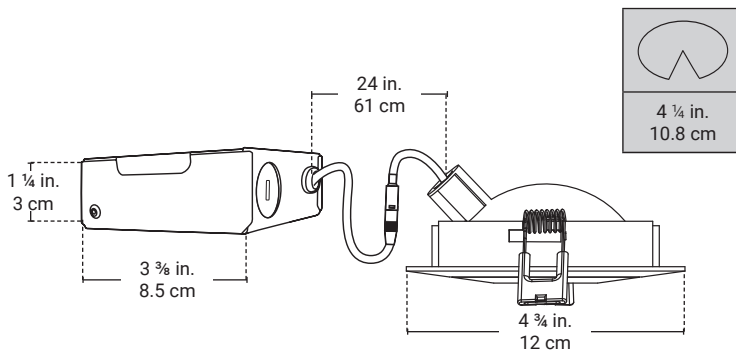

SELECT YOUR LIGHTING COLOR

WITH SWITCH INSIDE JUNCTION BOX

OR

WITH WALL SWITCH

Integrated LED Recessed Fixture

DISK4CCT360W

- Integrated LED.
- Directional trim.
- Compact and flexible fixture designed for ceiling clearance of 1 5/8" (41 mm) and more.
- Insulated ceiling rated for direct contact with insulation.
- Suitable for damp locations.
- CCT color adjustable with switch inside junction box or wall switch.
- Dimmable (compatible with most dimmers).

Lighting source

Power	9W ~ 120V
Brightness	700 Lumens
CCT Color	2700K - 3000K - 4000K - 5000K
Lifespan	35 000 Hours

Finis

Trim	Matte White
------	-------------

Dimensions

Trim Diameter	4 3/4 in. 12 cm
Trim Height	1/2 in. 1.3 cm
Cutout Diameter	4 1/4 in. 10.8 cm