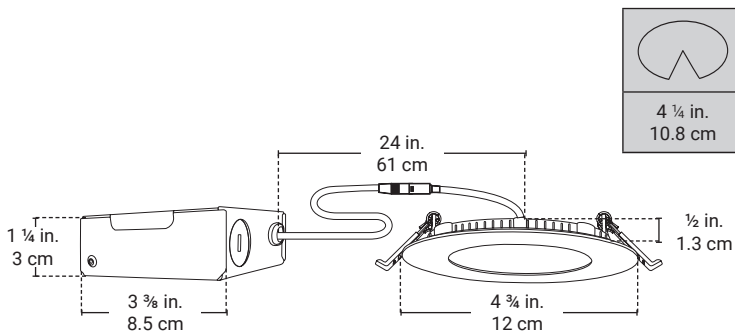

Integrated LED Recessed Fixture

SLDSKB4W

- Integrated LED.
- Compact and flexible fixture designed for ceiling clearance of 1 ¼" (32 mm) and more.
- Insulated ceiling rated for direct contact with insulation.
- Suitable for wet locations.
- Airtight.
- Dimmable (compatible with most dimmers).

Lighting source

Power	11W ~ 120V
Brightness	750 Lumens
Color	3000K
Lifespan	35 000 hrs

Finish

Trim	Matte White
------	-------------

Dimensions

Trim Diameter	4 ¾ in. 12 cm
Trim Height	½ in. 1.3 cm
Cutout Diameter	4 ¼ in. 10.8 cm