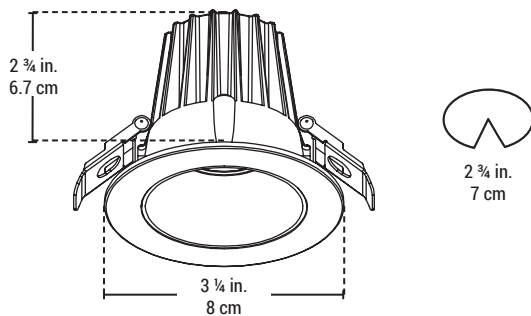

Integrated LED Recessed Fixture

DISK2W

- Complete integrated LED recessed fixture.
- Insulated ceiling rated for direct contact with insulation.
- For all interior and exterior applications.
- Suitable for damp locations.
- Dimmable (compatible with most dimmers).

Lighting source

Power	8W ~ 120V AC
Brightness	550 Lumens
Color	3000K
Lifespan	35 000 Hours

Finish

Trim	White
------	-------

Dimensions

Trim diameter	3 1/4 in. 8 cm
Height	2 3/4 in. 6.7 cm
Cutout diameter	2 1/2 in. 6.5 cm