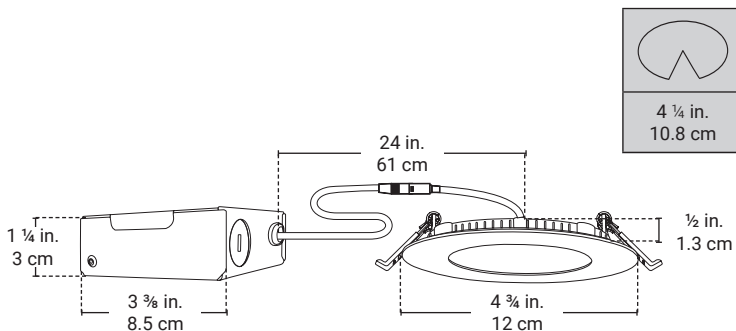

Integrated LED Recessed Fixture

DISK4CCT4W

- Integrated LED.
- Compact and flexible fixture designed for ceiling clearance of 1 ¼" (32 mm) and more.
- Insulated ceiling rated for direct contact with insulation.
- Suitable for wet locations.
- Airtight.
- CCT color adjustable with switch inside junction box or wall switch.
- Dimmable (compatible with most dimmers).

Lighting source

Power	11W ~ 120V
Brightness	750 Lumens
CCT Color	2700K - 3000K - 4000K - 5000K
Lifespan	35 000 Hours

Finish

Trim

Matte White

Dimensions

Trim Diameter	4 3/4 in. 12 cm
Trim Height	1/2 in. 1.3 cm
Cutout Diameter	4 1/4 in. 10.8 cm