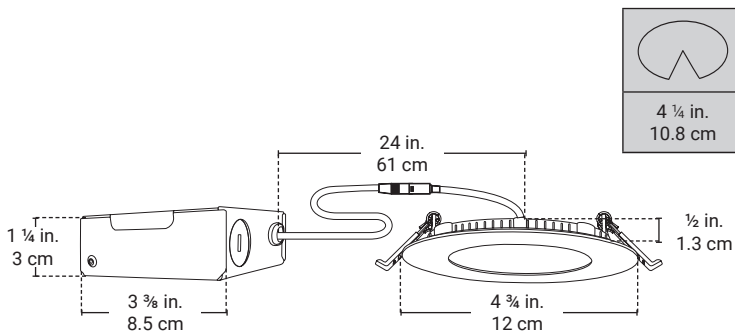

## Integrated LED Recessed Fixture

### SLDSKB4BK

- Integrated LED.
- Compact and flexible fixture designed for ceiling clearance of 1 ¼" (32 mm) and more.
- Insulated ceiling rated for direct contact with insulation.
- Suitable for wet locations.
- Airtight.
- Dimmable (compatible with most dimmers).

### Dimensions

Trim Diameter	4 ¾ in. 12 cm
Trim Height	½ in. 1.3 cm
Cutout Diameter	4 ¼ in. 10.8 cm

[daniel.goulet@bazz.ca](mailto:daniel.goulet@bazz.ca)

6000 Boulevard Thimens  
Saint-Laurent, Qc  
Canada, H4S 1S5  
1.800.931.4470  
[www.bazz.ca](http://www.bazz.ca)