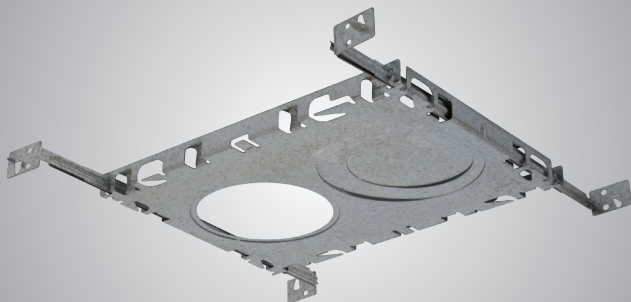

### PF1101

Recessed Fixture

## Features

- Optional-Plaster frame recommended
- For all types of construction
- Dia: 3  $\frac{3}{8}$ " 86 mm - 3  $\frac{7}{8}$ " 98 mm - 4  $\frac{1}{8}$ " 105 mm - 4  $\frac{1}{2}$ " 114 mm

			
3 $\frac{3}{8}$ " 86 mm	3 $\frac{7}{8}$ " 98 mm	4 $\frac{1}{8}$ " 105 mm	4 $\frac{1}{2}$ " 114 mm