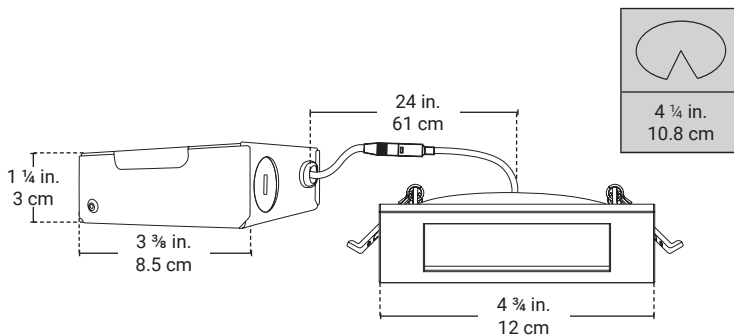

### DISK200W

- Integrated LED.
- Compact and flexible fixture designed for ceiling clearance of 1 ¼" (32 mm) and more.
- Insulated ceiling rated for direct contact with insulation.
- Suitable for damp locations.
- Dimmable (compatible with most dimmers).

### Dimensions

Trim Size	4 ¾ x 4 ¾ in. 12 x 12 cm
Trim Height	½ in. 1.3 cm
Cutout Diameter	4 ¼ in. 10.8 cm

[daniel.goulet@bazz.ca](mailto:daniel.goulet@bazz.ca)

6000 Boulevard Thimens  
Saint-Laurent, Qc  
Canada, H4S 1S5  
1.800.931.4470  
[www.bazz.ca](http://www.bazz.ca)