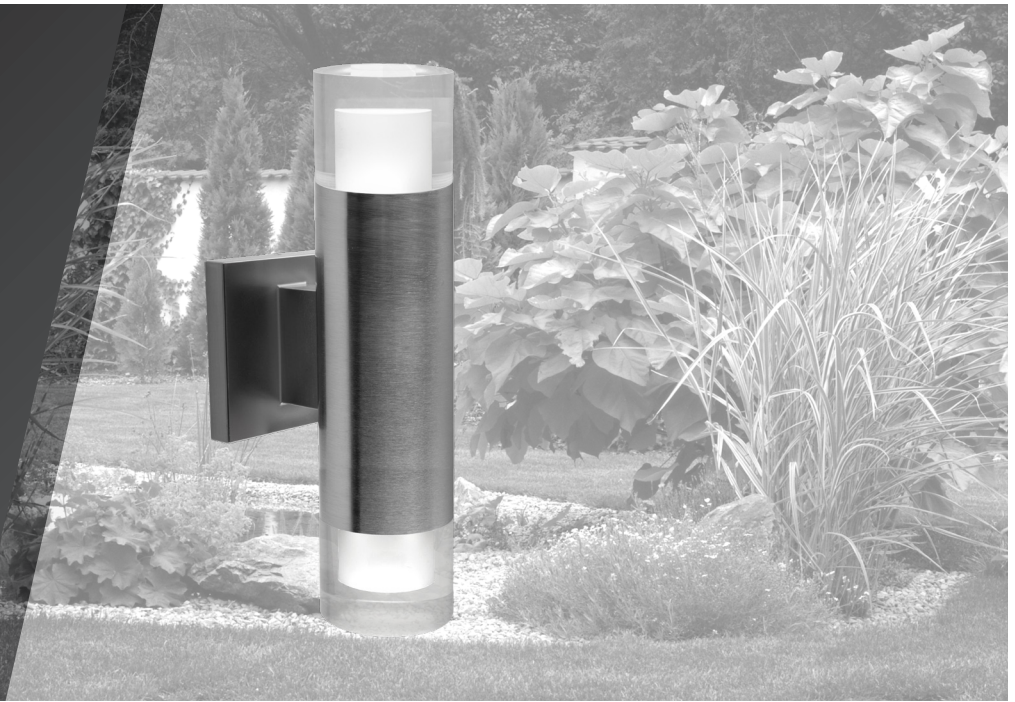

BAZZ

Luvia W16639SS

Outdoor

Lighting source

2x LED GU10
6W - 940 Lumens - ± 3000K - 80 CRI+
Included
Dimmable

Structure finish

Stainless Steel

Shade finish

Clear acrylic

Dimensions

4 1/2" x 13 1/4" x 5 1/4"
11.4 cm x 33.7 cm x 13.3 cm

Features

Outdoor LED wall fixture